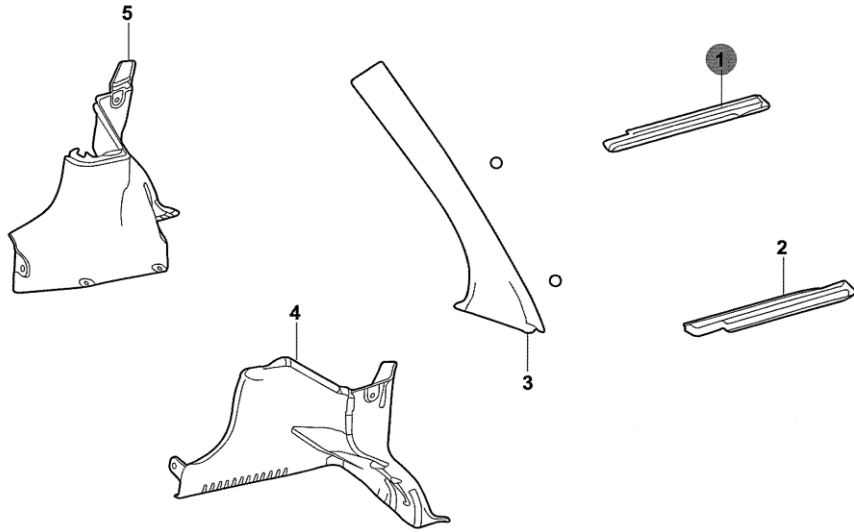

95110-22

95110-22 FLOOR SIDE GARNISH,WHEEL ARCH			
1	M201083-0200	THRESHOLD TRIM, FR FLOOR, RH	1
2	M201083-0100	THRESHOLD TRIM, FR FLOOR, LH	1
3	M201081-0100	TRIM ASSY, A PILLAR, LH	1
3	M201081-0300	TRIM ASSY, A PILLAR, RH	1
4	M201083-0700	ARCH, FR WHEEL HOUSE, LH	1
5	M201083-0800	ARCH, FR WHEEL HOUSE, RH	1