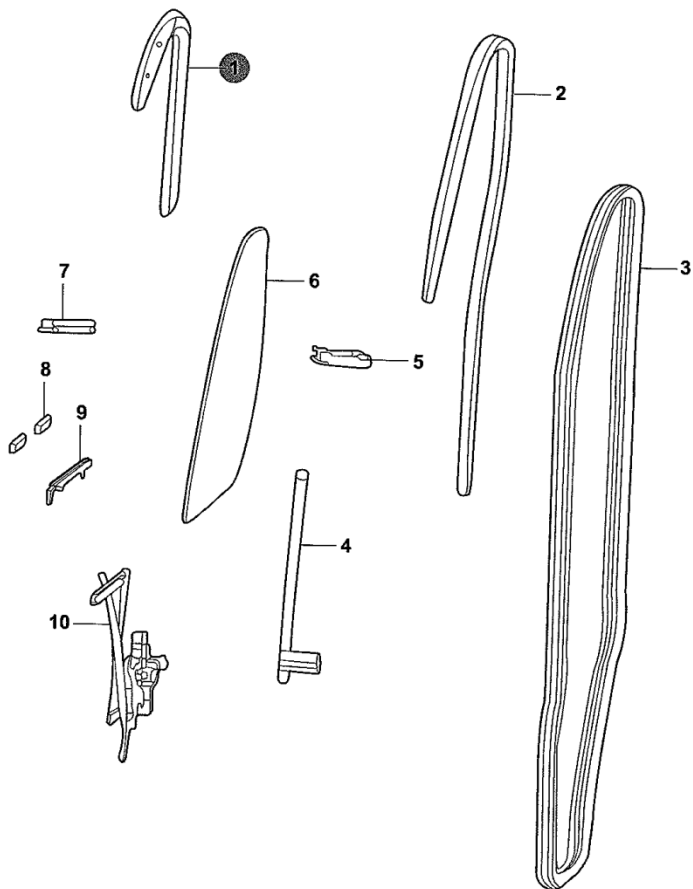

95102-50

95102-50 GLASS AND WEATHERSTRIP, FR DOOR			
1	M201057-2700	WEATHERSTRIP, FR DOOR OPNG LH	1
1	M201057-2800	WEATHERSTRIP, FR DOOR OPNG, RH	1
2	M201057-2900	GLASS RUN, FR DOOR, LH	1
2	M201057-3000	GLASS RUN, FR DOOR, RH	1
3	M201057-3100	WEATHERSTRIP, FR DOOR FRAME	2
4	M201057-3200	RR RUN, FR DOOR, LH	1
4	M201057-3300	RR RUN, FR DOOR, RH	1
5	M201057-3400	WEATHERSTRIP, FR DOOR INNER, LH	1
5	M201057-3500	WEATHERSTRIP, FR DOOR INNER, RH	1
6	M201057-3600	GLASS, FR DOOR WINDOW, LH	1
6	M201057-3700	GLASS, FR DOOR WINDOW, RH	1
7	M201057-3800	OUTER WEATHERSTRIP, FR DOOR, LH	1
7	M201057-3900	OUTER WEATHERSTRIP, FR DOOR, RH	1
8	Y088-210	WEATHERSTRIP, FR DR GLASS	4
9	Y088-180	CHANNEL COMP, FR DOOR WINDOW BOTTOM	2
10	M201057-2000	REGULATOR, FR DOOR WINDOW, LH	1
10	M201057-2901	REGULATOR, FR DOOR POWER WINDOW, LH	1