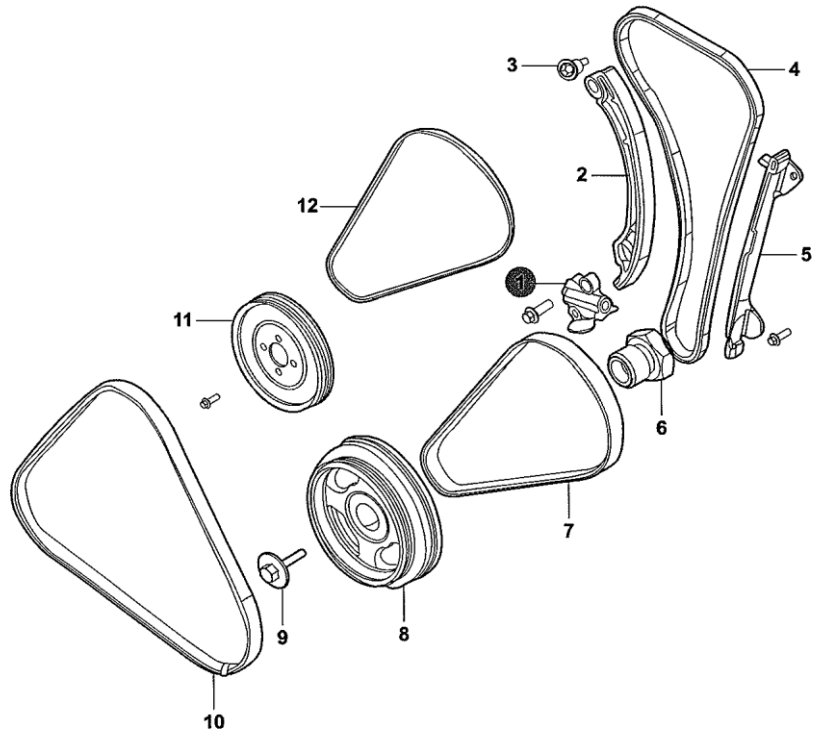

53102-50

53102-50_A				
TIMING SYSTEM				
1	EA011-1200	HYDRAULIC TENSIONER	1	
2	EA011-1300	TENSION RAIL, CHAIN	1	
3	H16007-1800	BOLT, TIMEING CHAIN GUIDE	1	
4	EA011-0100	CHAIN, TIMING	1	
5	EA011-0200	GUIDE RAIL, CHAIN	1	
6	EA011-0400	PULLEY, CRANKSHAFT TIMING BELT	1	
7	EA011-0500	BELT, GENERATOR	1	
8	EA011-0600	PULLEY, CRANKSHAFT	1	
9	EA011-0700	1# BOLT, CRANKSHAFT PULLEY	1	
10	EA011-0800	BELT, COMPRESSOR	1	A/C optional part
11	EA011-1000	PULLEY, WATER PUMP	1	
12	EA011-0610	BELT, ELASTIC	1	none optional part