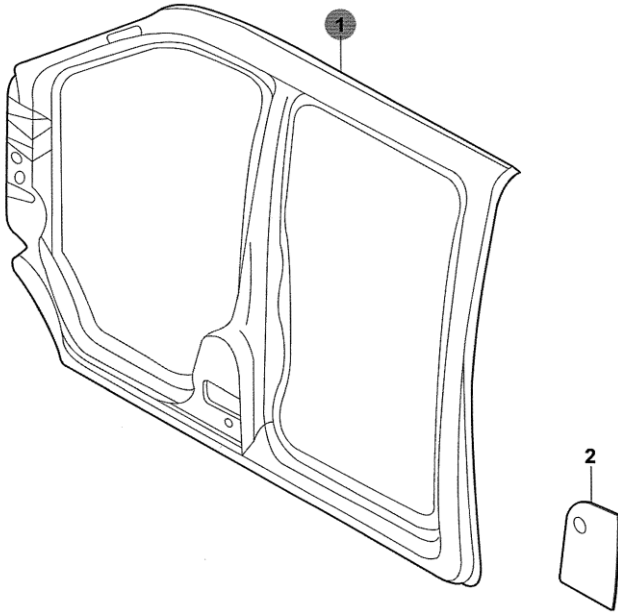

95202-60

95202-60 SIDE BODY PANEL (double cab)			
1	MS201051-1300	PANEL ASSY, SIDE BODY, LH	1
1	MS201051-1400	PANEL ASSY, SIDE BODY, RH	1
2	MS201069-0700	LID ASSY, FUEL FILLER	1

2013-11