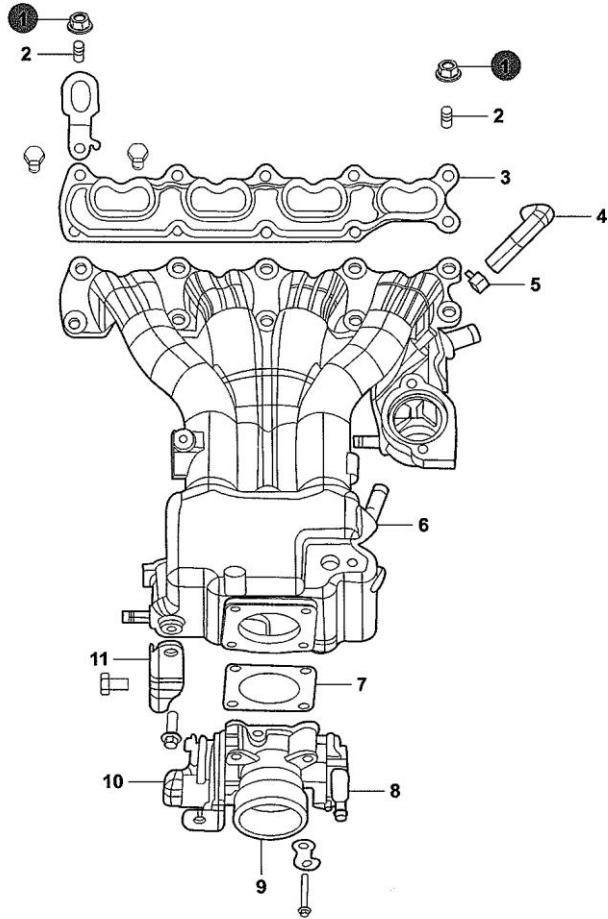

53105-12

53105-12_A			
<b>INTAKE MANIFOLD</b>			
1	EA003-1300	NUT	2
2	EA007-0200	STUD, INTAKE MANIFOLD	2
3	EA007-0400	GASKET, INTAKE MANIFOLD	1
4	EA007-0500	HOSE, WATER RETURN	1
5	K014-1110	CLIP , THROTTLE	6
6	EA007-0700	MANIFOLD, INTAKE	1
7	CV6009-1600	GASKET, THROTTLE BODY	1
8	YC010-170	SENSOR, THROTTLE	1
9	EA007-1200	THROTTLE BODY ASSY	1
10	YC010-210	STEPPER MOTOR	1
11	EA007-1500	REINFORCE PLATE, INTAKE MANIFOLD	1