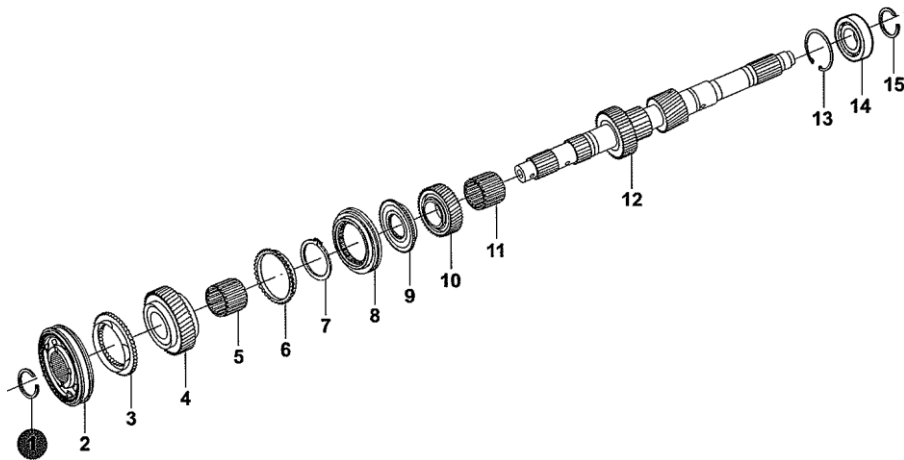

63403-10

63403-10_A			
INPUT SHAFT			
1	YA020-230	CIRCLIP, OUTPUT SHAFT RR BEARING	1
2	YJ023-0406	SYNCHRONIZER ASSY, HIGH SPEED	1
3	YJ023-0405	RING, SYNCHRONIZER, HIGH SPEED	1
4	YJ023-0701	GEAR ASSY, INPUT SHAFT 3RD	1
5	CV6020-2100	NEEDLE BEARING, INPUT SHAFT 5TH	1
6	Y020-380	RING, SYNCHRONIZER, HIGH SPEED	1
7	CV6020-1200	CIRCLIP, HIGH SPEED SYNCHRONIZER	1
8	PA025-1006	SYNCHRONIZER ASSY, HIGH SPEED	1
9	Y020-380	RING, SYNCHRONIZER, HIGH SPEED	1
10	YJ023-0702	GEAR, INPUT SHAFT, 5TH SPEED	1
11	Y020-070	NEEDLE BEARING, INPUT SHAFT 3RD	1
12	YJ023-0703	SHAFT, INPUT	1
13	YJ023-0504	RING, INPUT SHAFT	1
14	YJ023-0401	BEARING, INPUT SHAFT	1
15	YA020-230	CIRCLIP, OUTPUT SHAFT RR BEARING	1