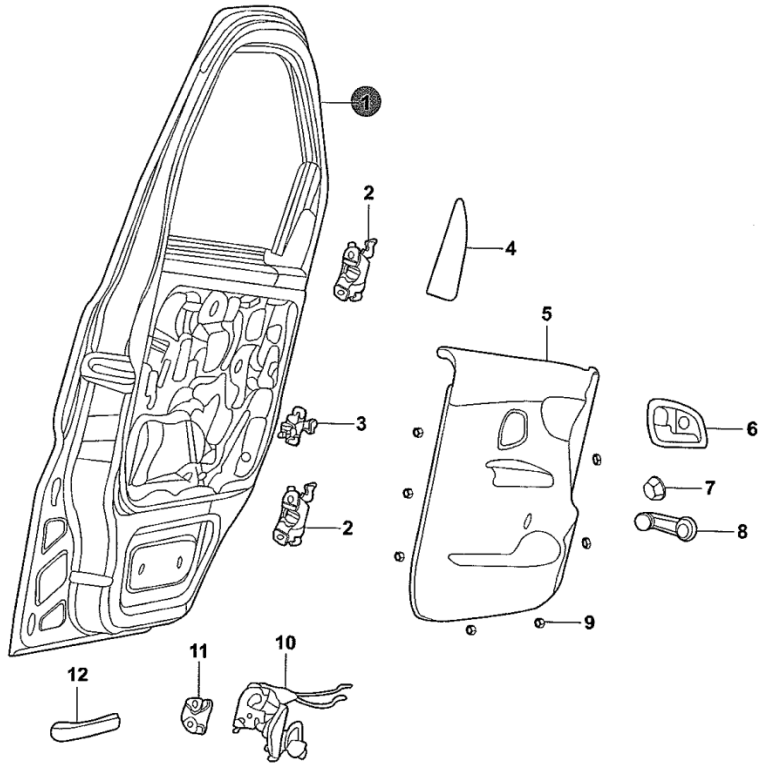

95108-10

95108-10 FR DOOR			
LOCK AND INNER TRIM			
1	M201057-0100	PANEL ASSY, RR DOOR, LH	1
1	M201057-0200	PANEL ASSY, FR DOOR, RH	1
2	M201057-0300	HINGE, FR DOOR	4
3	M201057-0500	TIE ROD, RR DOOR	2
4	M201057-0901	TRIM PIECE, FR QUARTER, LH	1
4	M201057-1001	TRIM PIECE, FR QUARTER, RH	1
5	M201057-1101	TRIM BOARD, FR DOOR, LH	1
5	M201057-1201	TRIM BOARD, FR DOOR, RH	1
6	M201057-0401	HANDLE ASSY, FR DOOR INNER, LH	1
6	M201057-1401	HANDLE ASSY, FR DOOR INNER, RH	1
7	M201057-2002	HANDLE COVER, FR WINDOW REGULATOR	2
8	M201057-1901	HANDLE, FR WINDOW REGULATOR	2
9	Y083-020	CLIP	11
10	M201057-1701	LOCK ASSY, FR DOOR, LH	1
10	M201057-1801	LOCK ASSY, FR DOOR, RH	1
11	M201057-2200	LATCH ASSY, FR HOOD	2
12	M201057-2400	HANDLE ASSY, FR DOOR OUTER, LH	1
12	M201057-2500	HANDLE ASSY, FR DOOR OUTER, RH	1