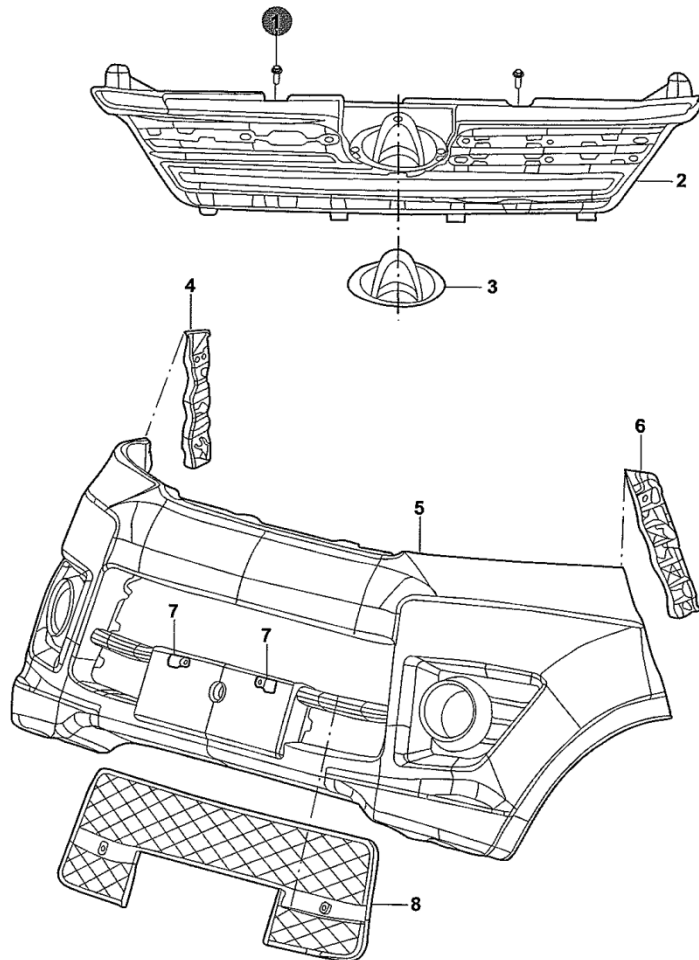

95107-10

95107-10			
<b>FR</b>			
<b>BUMPER</b>			
1	Y084-200	PLASTIC CLIP	4
2	MD201076-0000	GRILL, FR BUMPER, UPPER	1
3	CM5104-2000	CHANA EMBLEM, FR	1
4	M201076-0400	BRACKET, FR BUMPER, RH	1
5	MD201076-0002	FR BUMPER ASSY	1
6	M201076-0300	BRACKET, FR BUMPER, LH	1
7	Y074-070	NUT, LICENSE PLATE	4
8	M201076-0200	GRILL, FR BUMPER, LOWER	1
9	M201076-0301	BRACKET, FR BUMPER, SIDE	2