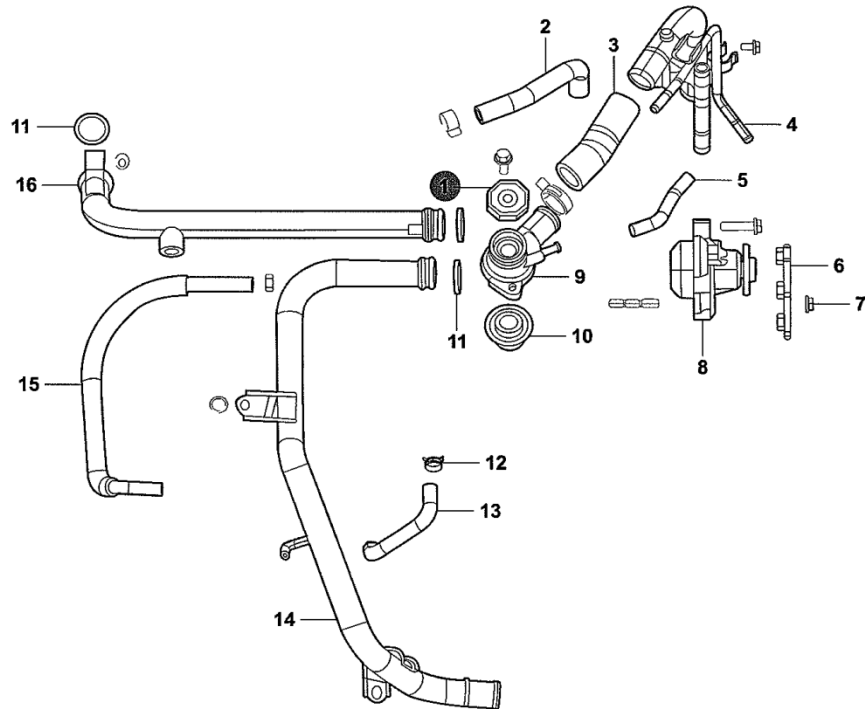

53104-10

53104-10_A			
COOLING SYSTEM			
1	EA010-2100	VENT VALVE	1
2	EA010-2400	WATER HOSE, INTAKE MANIFOLD	1
3	EA010-0101	HOSE, GREATER CIRCULATION	1
4	EA010-0302	HOSE NO.2, WATER OUTLET	1
5	EA010-0500	HOSE, EXPAND	1
6	EA010-0700	PAD, COMPRESSOR BRACKET	1
7	EA003-1300	NUT	2
8	EA010-0900	WATER PUMP ASSY	1
9	EA003-1800	CAP WITH VAVAL, THERMOSTAT	1
10	EA010-1200	THERMOSTAT ASSY	1
11	EA010-1300	"O" RING, WATER PIPE	1
12	K014-1110	CLIP , THROTTLE	6
13	EA010-1500	OUTLET HOSE, THROTTLE BODY	1
14	EA010-1600	PIPE ASSY, WATER INLET	1
15	EA010-1800	INLET HOSE, THROTTLE BODY	1
16	EA010-1900	PIPE NO.1, WATER OUTLET	1