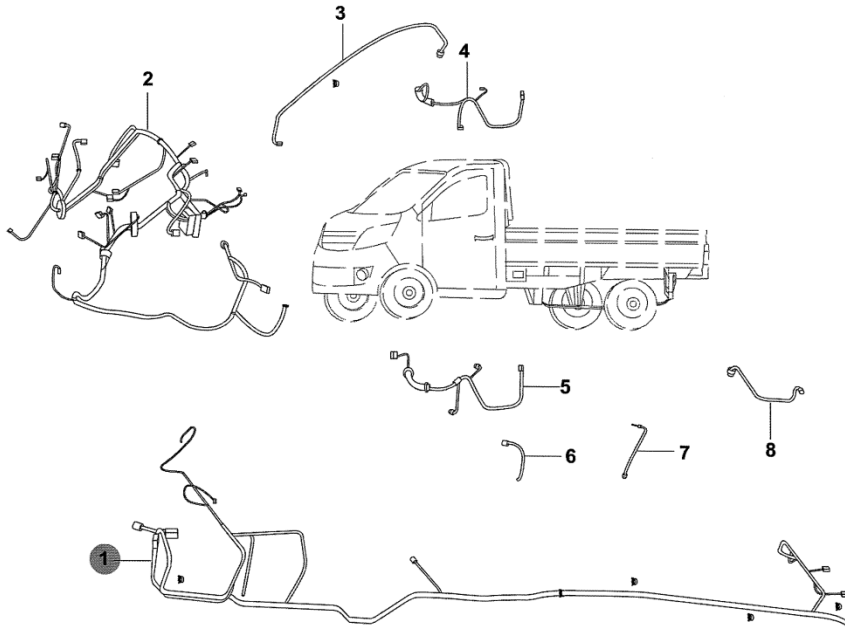

84315-00

84315-00				
<b>WIRING HARNESS</b>				
1	MD201101-0018	WIRING HARNESS, CHASSIS	1	for 2.7M deck
1	MD201101-0017	WIRING HARNESS, CHASSIS	1	for 2.5M deck
2	MD201101-0008	WIRE HARNESS ASSY, DASHBOARD	1	None A/C optional part
2	MD201101-0007	WIRE HARNESS ASSY, DASHBOARD	1	A/C optional part
3	MD201101-0021	WIRING HARNESS, ROOF	1	
6	M201103-0700	WIRING HARNESS, BATTERY GROUND	1	
7	MD201101-0024	WIRING HARNESS, TRANSMISSION GROUND	1	
8	M201103-0800	WIRING HARNESS, FUEL PUMP	1	