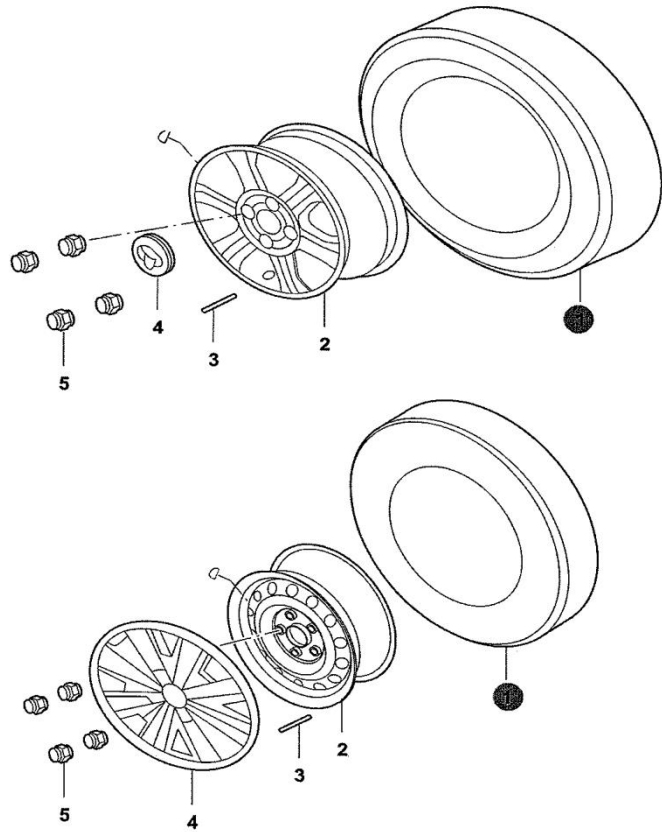

12104-10

2013-05

12104-10			
WHEEL AND TIRE			
1	M201048-0300	TIRE, 165/70R14LT	5
2	M201048-0102	WHEEL ASSY, STEEL(14X5J)	5
3	Y048-040	VALVE, TYRE	5
4	M201048-0700	WHEEL COVER	4
5	YM048-0200	NUT, WHEEL	16