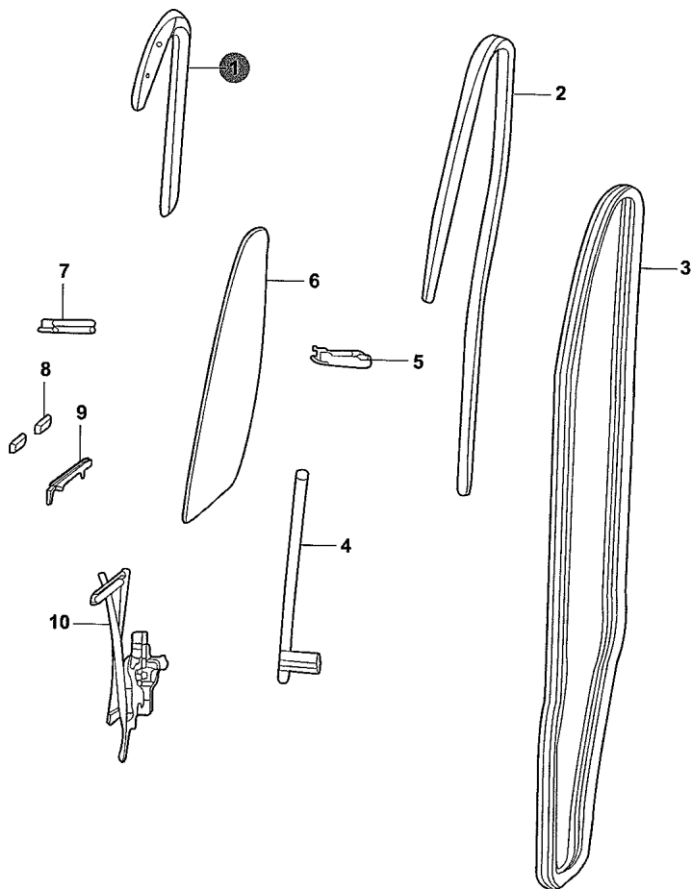

95102-50

95102-50 GLASS AND WEATHERSTRIP, FR DOOR			
1	M201057-2700	WEATHERSTRIP, FR DOOR OPNG LH	1
1	M201057-2800	WEATHERSTRIP, FR DOOR OPNG, RH	1
2	M201057-2900	GLASS RUN, FR DOOR, LH	1
2	M201057-3000	GLASS RUN, FR DOOR, RH	1
3	M201057-3100	WEATHERSTRIP, FR DOOR FRAME	2
4	M201057-3200	RR RUN, FR DOOR, LH	1
4	M201057-3300	RR RUN, FR DOOR, RH	1
5	M201057-3400	WEATHERSTRIP, FR DOOR INNER, LH	1
5	M201057-3500	WEATHERSTRIP, FR DOOR INNER, RH	1
6	M201057-3600	GLASS, FR DOOR WINDOW, LH	1
6	M201057-3700	GLASS, FR DOOR WINDOW, RH	1
7	M201057-3800	OUTER WEATHERSTRIP, FR DOOR, LH	1
7	M201057-3900	OUTER WEATHERSTRIP, FR DOOR, RH	1
8	Y088-210	WEATHERSTRIP, FR DR GLASS	4
9	Y088-180	CHANNEL COMP, FR DOOR WINDOW BOTTOM	2
10	M201057-2000	REGULATOR, FR DOOR WINDOW, LH	1
10	M201057-2001	REGULATOR, FR DOOR WINDOW, RH	1