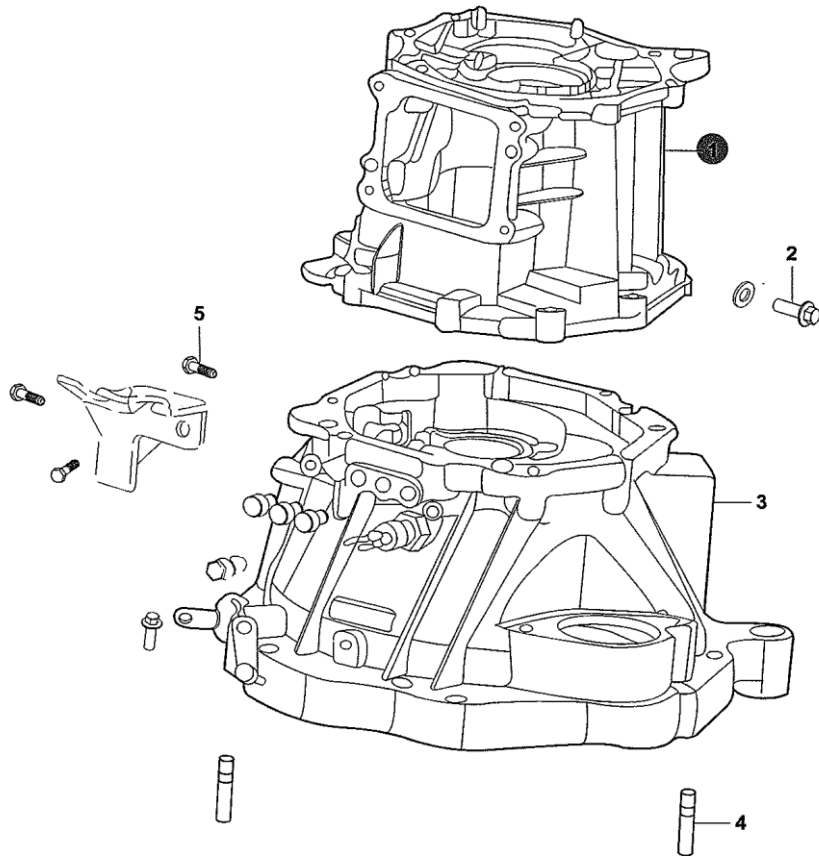

63403-60

63403-60_A			
<b>TRANSMISSION CASE</b>			
1	YJ023-0101	RR CASE, TRANSMISSION	1
2	Y020-510	BOLT, REVERSE SHAFT	1
3	YJ023-0105	FR CASE, TRANSMISSION	1
4	YJ020-617	DOUBLE END STUD, TRANSMISSION NO.2	2
5	YJ023-0707	LOCK BOLT, GEAR SHIFT	4