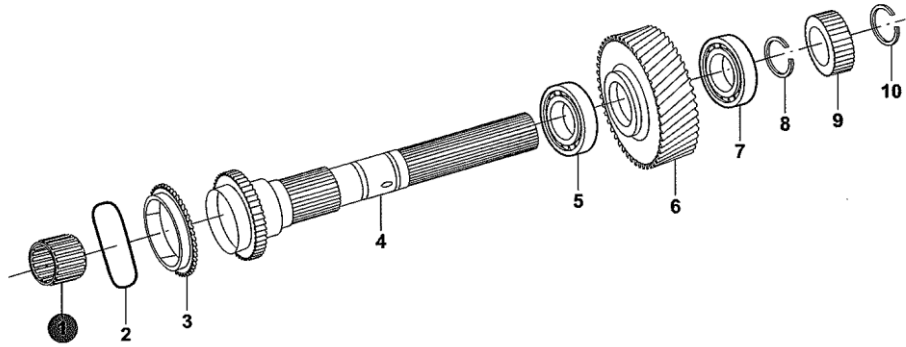

63403-80

63403-80_A			
OUTPUT SHAFT			
1	YJ023-0403	NEEDLE BEARING, INPUT SHAFT	1
2	YJ023-0404	SPRING, SYNCHRONIZER, HIGH SPEED	1
3	YJ023-0405	RING, SYNCHRONIZER, HIGH SPEED	1
4	YJ023-0202	OUTPUT SHAFT	1
5	YJ023-407	BEARING, MAINSHAFT, FR	1
6	YJ023-0305	GEAR, OUTPUT SHAFT	1
7	YJ023-0401	BEARING, INPUT SHAFT	1
8	YA020-230	CIRCLIP, OUTPUT SHAFT RR BEARING	1
9	YJ023-0502	GEAR, SPEED METER DRIVE	1
10	YA020-230	CIRCLIP, OUTPUT SHAFT RR BEARING	1