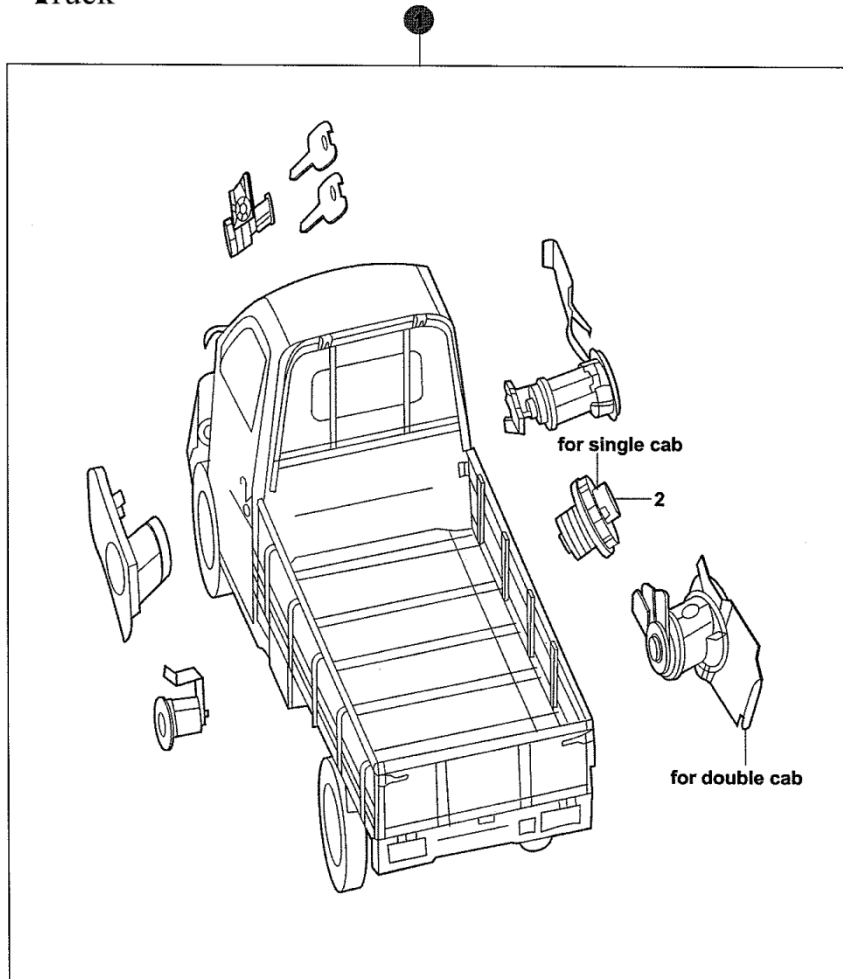

95108-20

95108-20 LOCK SET			
1	MD201097-0001	IGNITION SWITCH WITH LOCK CYLINDER	1
2	MD201069-0100	CAP ASSY, FUEL FILLER	1

2013-05