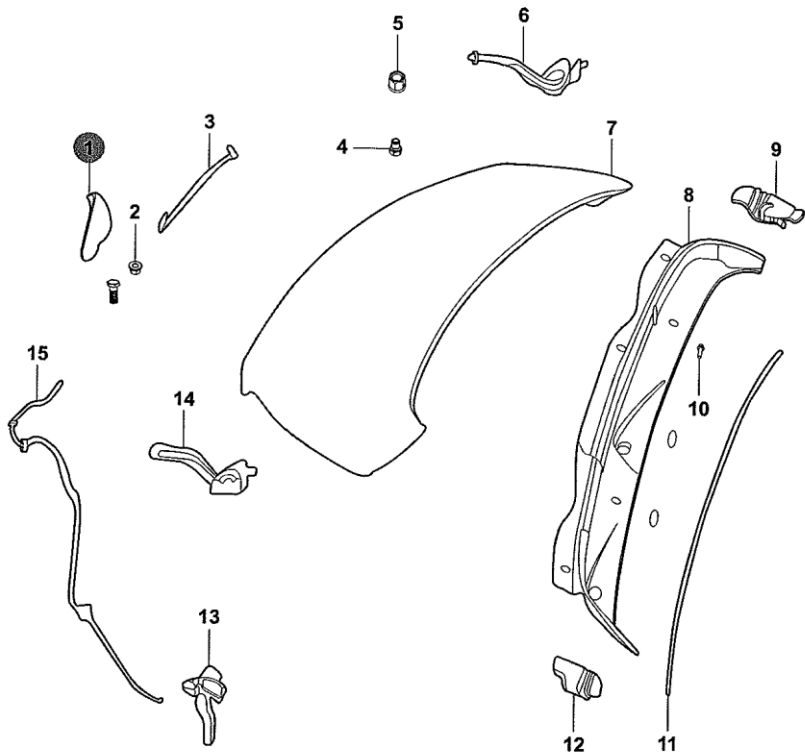

95110-10

95110-10 FR HOOD AND ACCESSORIES			
1	M201060-0100	PANEL ASSY, FR HOOD	1
2	M201060-0200	HINGE, FR HOOD, RH	1
3	Y065-090	SIDE CUSHION, FR HOOD	2
4	Y065-070	SEAT, FR HOOD SUPPORT	1
5	M201060-0500	STAY, FR HOOD	1
6	Y065-060	CLIP, FR HOOD SUPPORT	1
7	M201060-0700	LATCH ASSY, FR HOOD	1
8	M201060-1000	HINGE, FR HOOD, LH	1
9	M201060-1200	CABLE, FR HOOD	1
10	M201060-1201	HANDLE, FR HOOD CABLE	1
11	M201060-1500	COWL GARNISH	1
12	M201060-1501	END COVER, COWL, LH	1
13	M201060-1400	WEATHERSTRIP, FR HOOD	1
14	Y084-200	PLASTIC CLIP	4
15	M201060-1502	END COVER, COWL, RH	1
16	M201060-1700	PANEL ASSY, COWL	1