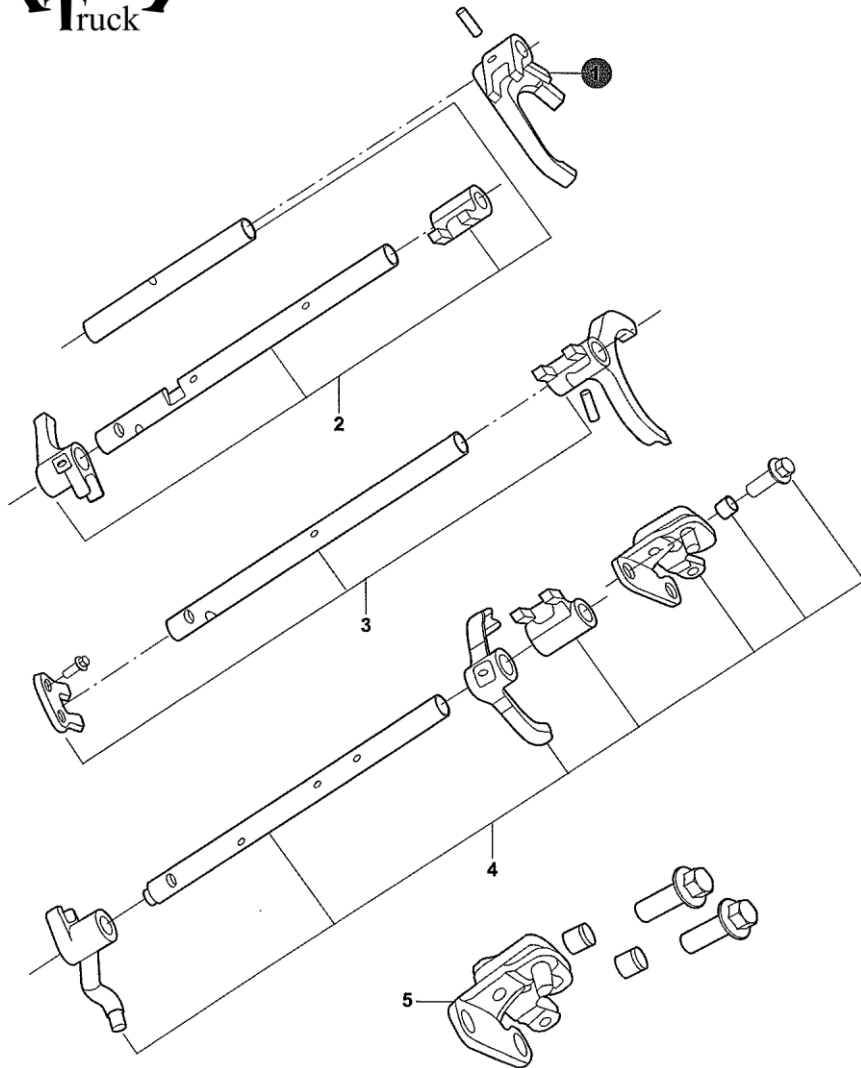

63403-50

63403-50_A GEARSHIFT LEVER			
1	YJ023-0209	FORK, GEAR SHIFT LEVER, 1ST AND 2ND SPEED	1
2	YJ023-0509	GEAR SHIFT LEVER, 1ST AND 2ND SPEED	1
3	YJ023-0510	GEAR SHIFT LEVER, 3RD AND 4TH SPEED	1
4	YJ023-0208	LEVER, GEAR SHIFT, 5TH SPEED	1
5	YJ023-0204	ARM, GEAR SHIFT	1