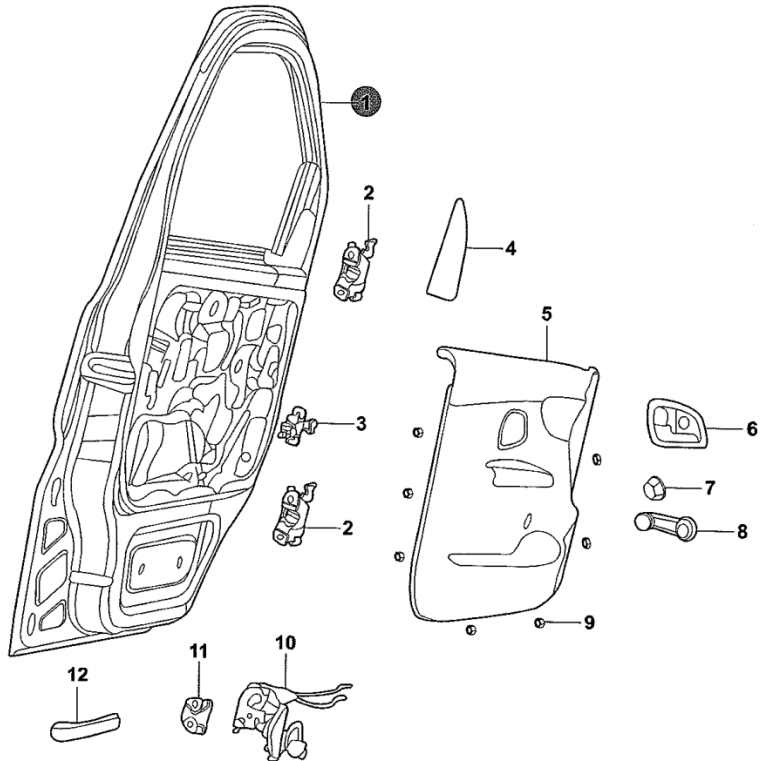

95108-10

95108-10 FR DOOR LOCK AND INNER TRIM			
1	M201057-0100	PANEL ASSY, RR DOOR, LH	1
1	M201057-0200	PANEL ASSY, FR DOOR, RH	1
2	M201057-0300	HINGE, FR DOOR	4
3	M201057-0500	TIE ROD, RR DOOR	2
4	M201057-0901	TRIM PIECE, FR QUARTER, LH	1
4	M201057-1001	TRIM PIECE, FR QUARTER, RH	1
5	M201057-1201	TRIM BOARD, FR DOOR, RH	1
5	M201057-1101	TRIM BOARD, FR DOOR, LH	1
6	M201057-1000	HANDLE ASSY, FR DOOR INNER, LH	1
6	M201057-2402	HANDLE ASSY, FR DOOR INNER, RH	1
7	M201057-2002	HANDLE COVER, FR WINDOW REGULATOR	2
8	M201057-1901	HANDLE, FR WINDOW REGULATOR	2
9	Y083-020	CLIP	11
10	M201057-1701	LOCK ASSY, FR DOOR, LH	1
10	M201057-1801	LOCK ASSY, FR DOOR, RH	1
11	M201057-2200	LATCH ASSY, FR HOOD	2
12	M201057-2400	HANDLE ASSY, FR DOOR OUTER, LH	1
12	M201057-2500	HANDLE ASSY, FR DOOR OUTER, RH	1
13	M201057-0501	HANDLE ASSY, FR DR OPENING, LH	1
13	M201057-1501	HANDLE ASSY, FR DR OPENING, RH	1