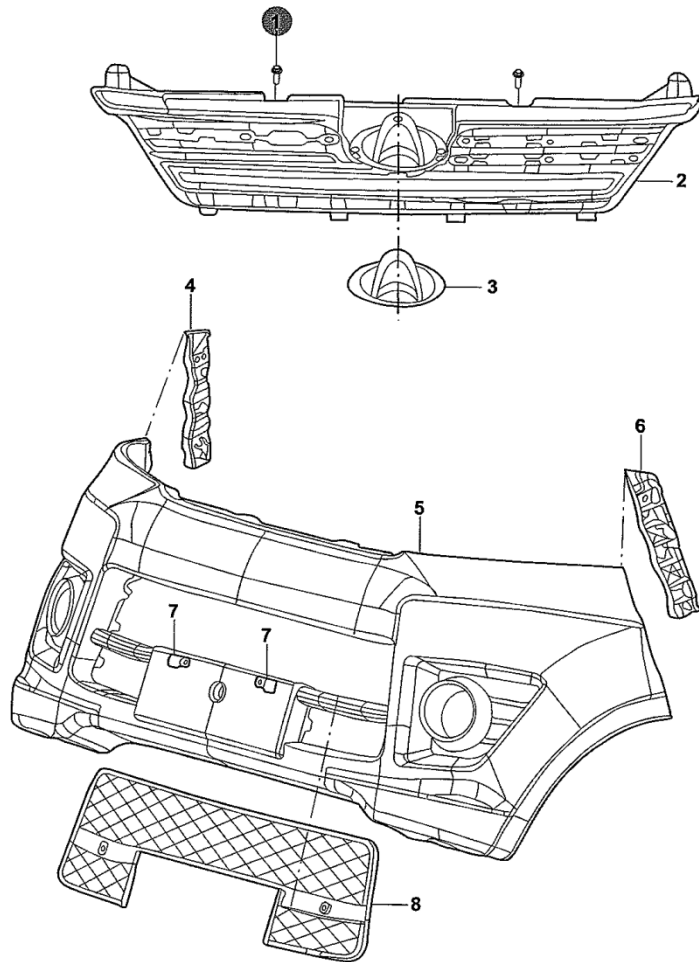

95107-10

95107-10			
FR			
BUMPER			
1	Y084-200	PLASTIC CLIP	13
2	M201076-0012	GRILL, FR BUMPER, UPPER	1
3	CM5104-2000	CHANA EMBLEM, FR	1
4	M201076-0400	BRACKET, FR BUMPER, RH	1
5	M201076-0001	FR BUMPER ASSY	1
6	M201076-0300	BRACKET, FR BUMPER, LH	1
7	Y074-070	NUT, LICENSE PLATE	4
8	M201076-0200	GRILL, FR BUMPER, LOWER	1
9	M201076-0301	SIDE SUPPORT, FR BUMPER	2