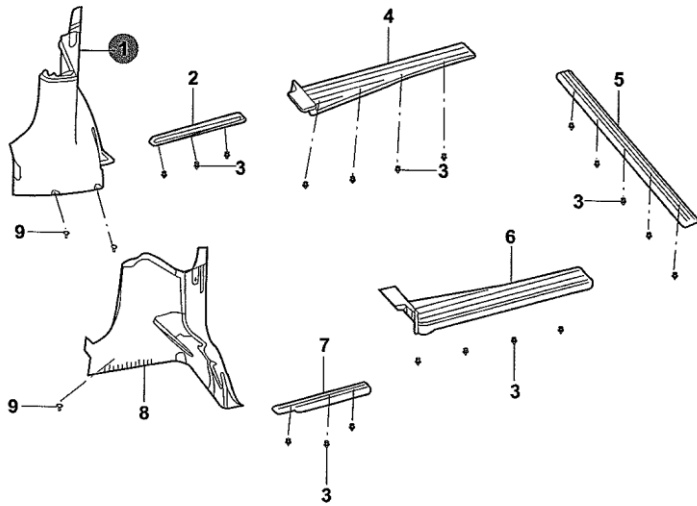

95110-21

| | | | |
|---|--------------|---------------------------------|----|
| 95110-21 FLOOR SIDE GARNISH,WHEEL ARCH | | | |
| 1 | M201083-0800 | ARCH, FR WHEEL HOUSE, RH | 1 |
| 2 | M201083-0200 | THRESHOLD TRIM, FR FLOOR, RH | 1 |
| 3 | Y083-020 | CLIP | 19 |
| 4 | M201083-0400 | THRESHOLD TRIM, RR FLOOR, RH | 1 |
| 5 | M201083-0500 | THRESHOLD TRIM, BACK DOOR | 1 |
| 6 | M201083-0300 | THRESHOLD TRIM, RR FLOOR, LH | 1 |
| 7 | M201083-0100 | THRESHOLD TRIM, FR FLOOR, LH | 1 |
| 8 | M201083-0700 | ARCH, FR WHEEL HOUSE, LH | 1 |
| 9 | Y083-080 | PIN, PLASTIC | 1 |