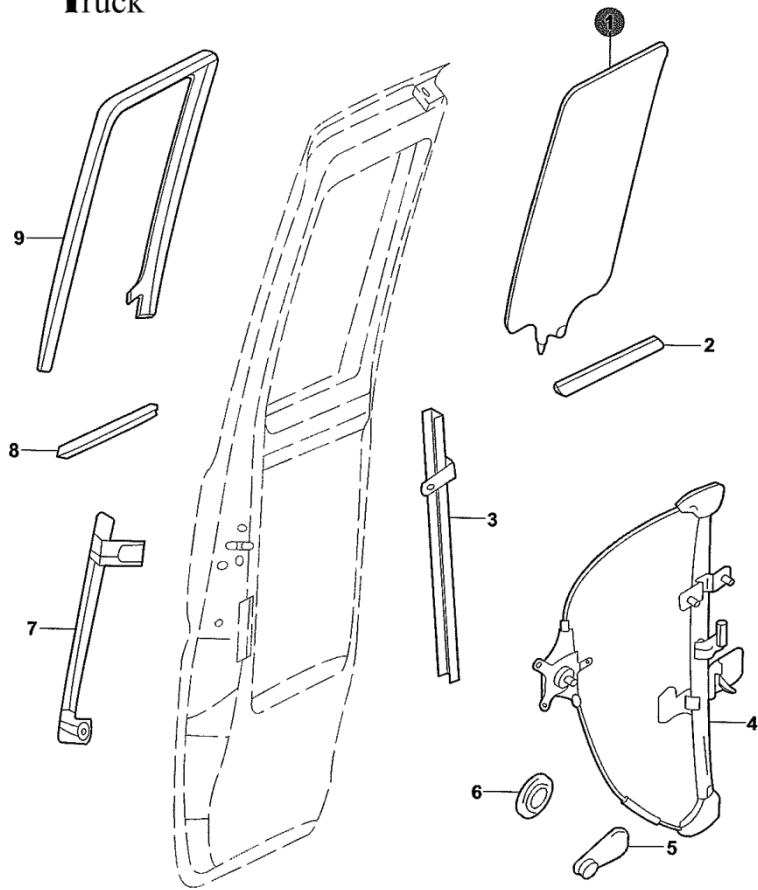

95101-20

95101-20 RR DOOR REGULATOR				
10	5407113-Y03	WEATHERSTRIP, RR DOOR BLIND WINDOW	2	Used in blind van

2013-05