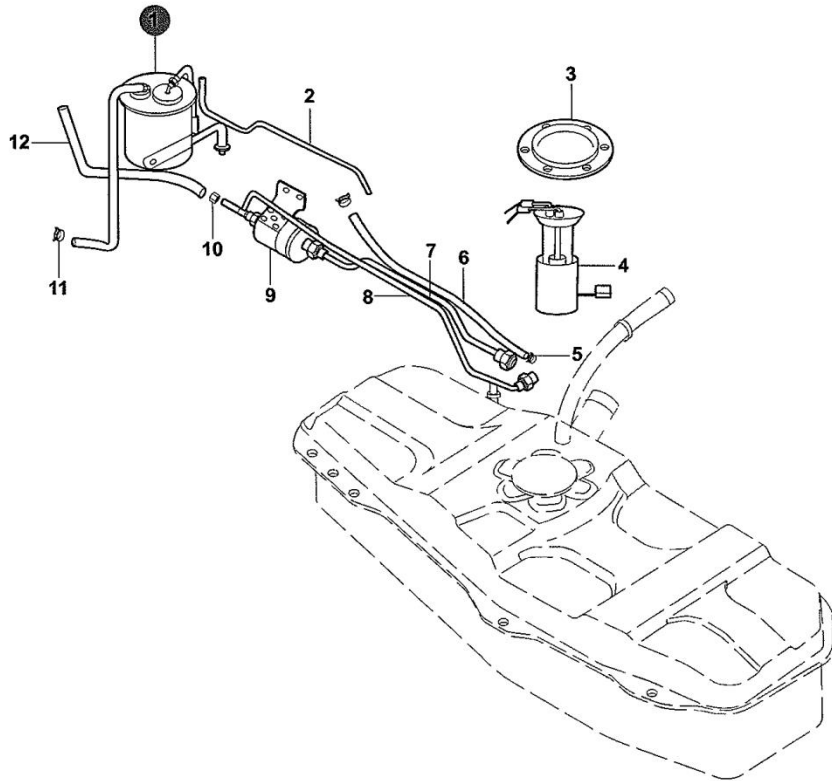

53107-20

53107-20 FUEL DIDELINE AND FUEL PUMP			
1	M201015-1201	CANISTER ASSY, WITH HOSE	1
2	M201046-0700	PIPE, FUEL EVAPORATION	1
3	Y013-060	PLATE, FUEL PUMP	1
4	EA025-0100	FUEL PUMP ASSY	1
5	Y101-150	CLAMP	2
6	M201079-0006	HOSE, FUEL EVAPORATION	1
7	M201015-0700	FUEL PIPE, NYLON	1
8	M201015-0800	PIPE, NYLON FUEL, RETURN	1
9	CM10019-1001	FILTER ASSY, FUEL	1
10	C201130-1400	CLIP	2
11	Y101-150	CLAMP	2
12	1104051-Y01	HOSE, FUEL	1