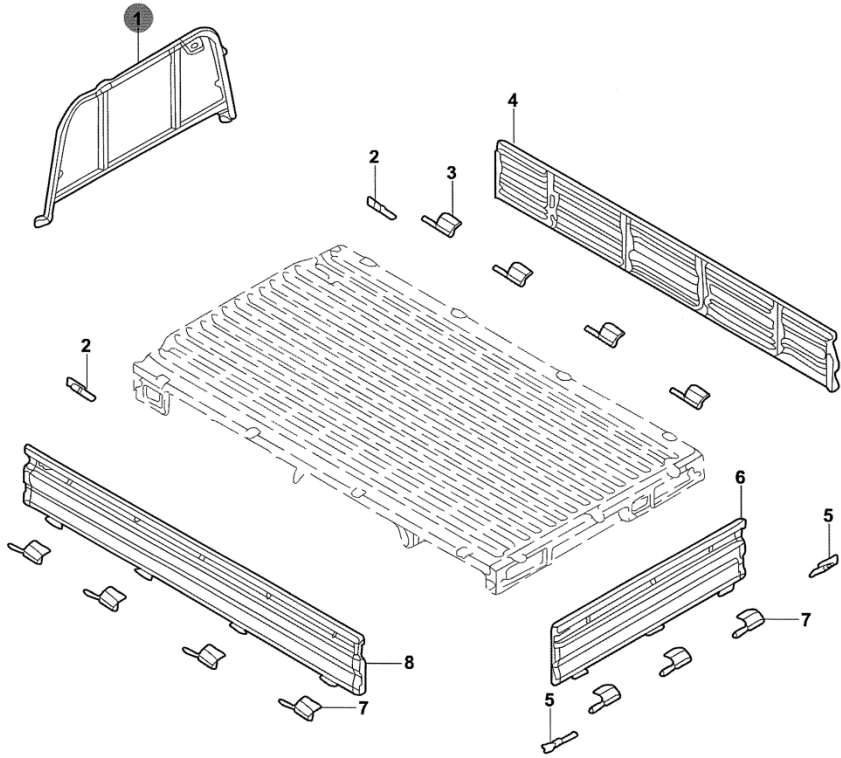

95203-10

95203-10 DECK				
1	MD201068-0001	FENDER ASSY, CANGO BODY	1	
2	MD201068-0004	FIX STAY, SIDE PANEL	2	
3	MD201065-0014	UPPER HINGE, DECK, RH	4	
4	MD201068-0003	SIDE GATE, DECK, R	1	for 2.5M deck
4	MD201068-0103	SIDE GATE, DECK, RH	1	for 2.7M deck
5	MD201068-0012	FIX STAY, RR GATE	2	
6	MD201068-0013	RR GATE, DECK, RH	1	
7	MD201065-0004	LOWER HINGE, DECK, RH	7	
8	MD201068-0002	SIDE GATE, DECK, LH	1	for 2.5M deck
8	MD201068-0102	SIDE GATE, DECK, LH	1	for 2.7M deck
9	MD201068-0301	BUFFER, DECK RR GATE	2	
10	MD201068-0300	BUFFER, DECK SIDE GATE	6	