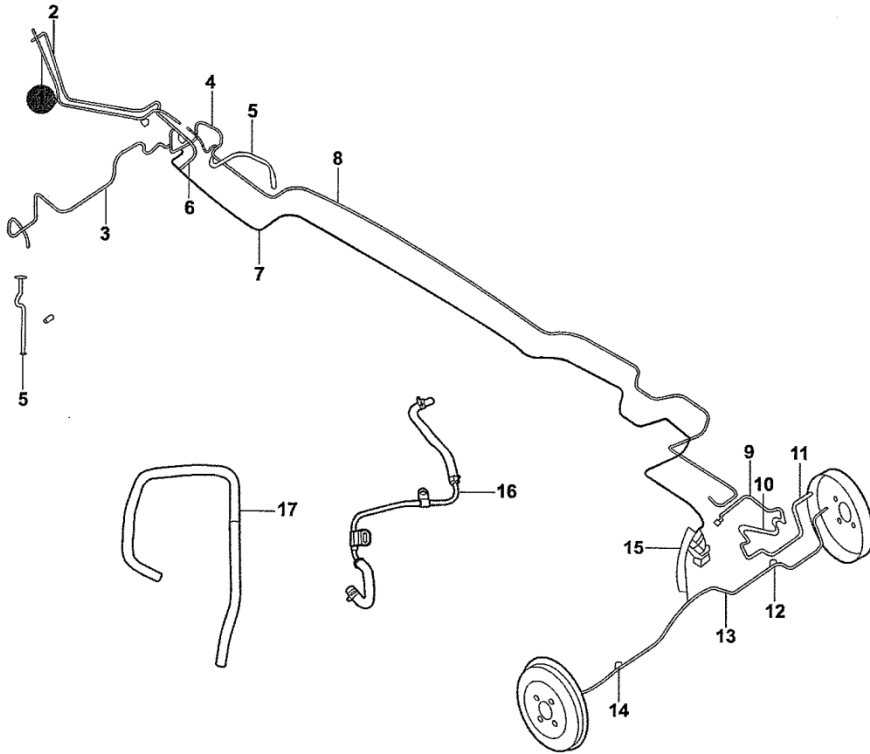

32305-30

32305-30 BRAKE PIPE(without ABS)			
1	M201053-0001	BRAKE PIPE, MA PRI TO 6 WAY	1
2	M201053-0002	BRAKE PIPE, MA SEC TO 6 WAY	1
3	M201053-0003	BRAKE PIPE, RR BK HOSE TO W/CR	1
4	M201053-0004	BRAKE PIPE, RR BK HOSE TO W/CL	1
5	P056-1900	HOSE ASSY, FR BRAKE FLEXIBLE	2
6	M201053-0012	JIONT, BRAKE 6 WAY	1
7	MD201035-0005	BRAKE PIPE, 6 WAY TO LSPV SEC	1
8	MD201035-0006	BRAKE PIPE, 6 WAY TO LSPV SEC	1
9	MD201035-0009	BRAKE PIPE, LSPV TO RR BK HOSE L	1
10	Y057-210	HOSE, RR BRAKE FLEXIBLE	1
11	MD201035-0007	BRAKE PIPE, LSPV TO W/C	1
12	Y057-230	CLAMP	2
13	MD201035-0008	BRAKE PIPE, R W/CR TO W/C L	1
14	Y057-240	CLAMP	1
15	MS201054-0500	VALVE, LSP	1
16	M201035-2300	VACUUM PIPE, BRAKE NO.1	1
17	M201035-2400	VACUUM HOSE, BRAKE NO.4	1