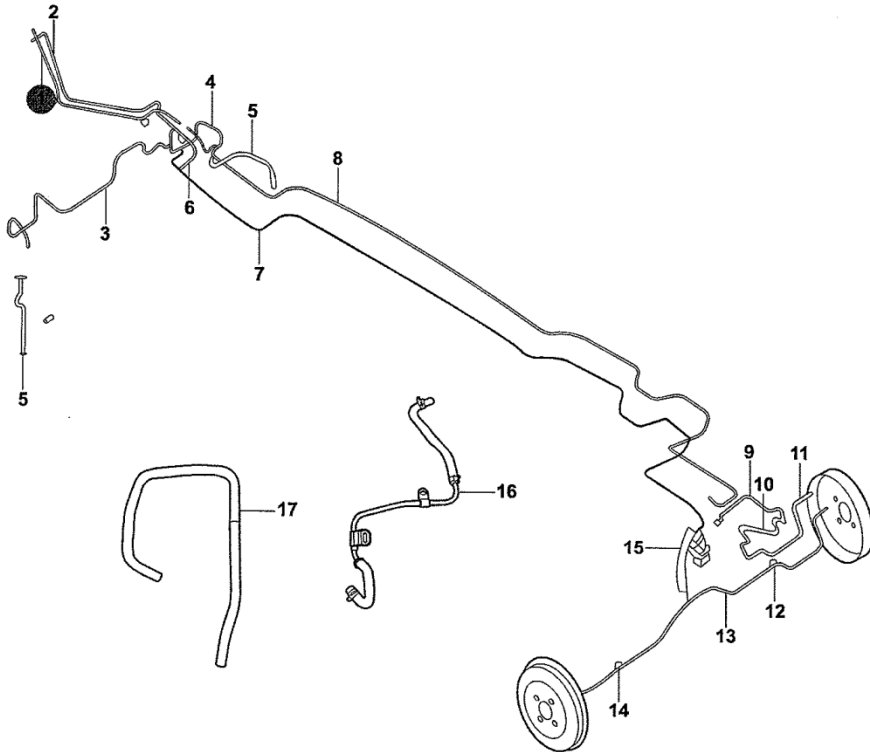

32305-30

2013-05

32305-30			
BRAKE PIPE			
1	M201053-0001	BRAKE PIPE, MA PRI TO 6 WAY	1
2	M201053-0002	BRAKE PIPE, MA SEC TO 6 WAY	1
3	M201053-0003	BRAKE PIPE, RR BK HOSE TO W/CR	1
4	M201053-0004	BRAKE PIPE, RR BK HOSE TO W/CL	1
5	P056-1900	HOSE ASSY, FR BRAKE FLEXIBLE	2
6	M201053-0012	JIONT, BRAKE 6 WAY	1
7	M201053-0005	BRAKE PIPE, 6 WAY TO LSPV SEC	1
8	M201053-0006	BRAKE PIPE, 6 WAY TO LSPV SEC	1
9	M201053-0012	BRAKE PIPE, LSPV TO RR BK HOSE L	1
10	Y057-210	HOSE, RR BRAKE FLEXIBLE	1
11	M201053-0007	BRAKE PIPE, LSPV TO W/C	1
12	Y057-230	CLAMP	2
13	M201053-0008	BRAKE PIPE, R W/CR TO W/C L	1
14	Y057-240	CLAMP	1
15	M201035-2200	VALVE, LSP	1
16	M201035-2300	VACUUM PIPE, BRAKE NO.1	1
17	M201035-2400	VACUUM HOSE, BRAKE NO.4	1
18	M201053-0009	BRAKE PIPE, LSPV TO RR BRAKE HOSE	1
19	C201133-0209	BOLT, BRAKE HOSE	2