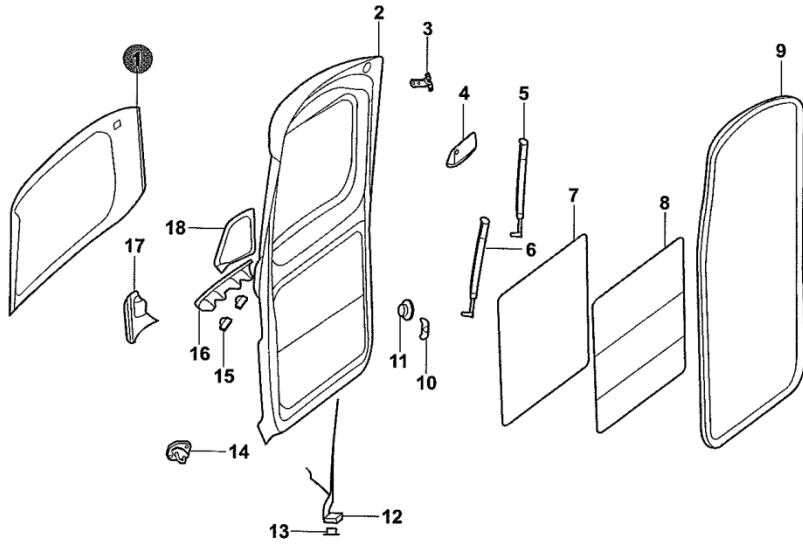

95102-80

2013-05

95102-80				
BACK DOOR				
1	M201070-0100	GLASS ASSY, BACK DOOR		
2	M201070-0200	PANEL ASSY, BACK DOOR		With window
2	M201EV01-0122	PANEL ASSY, BACK DOOR	1	used in blind van
3	M201070-0300	HINGE ASSY, BACK DOOR	2	
4	M201096-0700	LAMP ASSY, HIGH MOUNTING STOP	1	
5	M201070-0900	BALANCER, BACK DOOR, LH	1	
6	M201070-1100	BALANCER, BACK DOOR, RH	1	
7	M201070-1200	SEAL FLIM, BACK DOOR	1	
8	M201070-1300	TRIM BOARD ASSY, BACK DOOR	1	
9	M201070-1400	WEATHERSTRIP, BACK DOOR FRAME	1	
10	F202063-1501	STOPPER, BACK DOOR (DOOR)	2	
11	F202063-1700	STOPPER, BACK DOOR (BODY)	2	
12	M201070-1800	LOCK ASSY, BACK DOOR	1	
13	Y094-050	LATCH, BACK DOOR LOCK	1	
14	M201070-2200	HANDLE, BACK DOOR OUTER	1	
15	Y034-090	LAMP ASSY, LICENSE	2	
16	M201070-2601	COVER, BRAKE DOOR LICENSE LAMP	1	
17	M201096-1000	LAMP ASSY, RR DECORATIVE, LH	1	
18	M201096-1100	LAMP ASSY, RR DECORATIVE, RH	1	