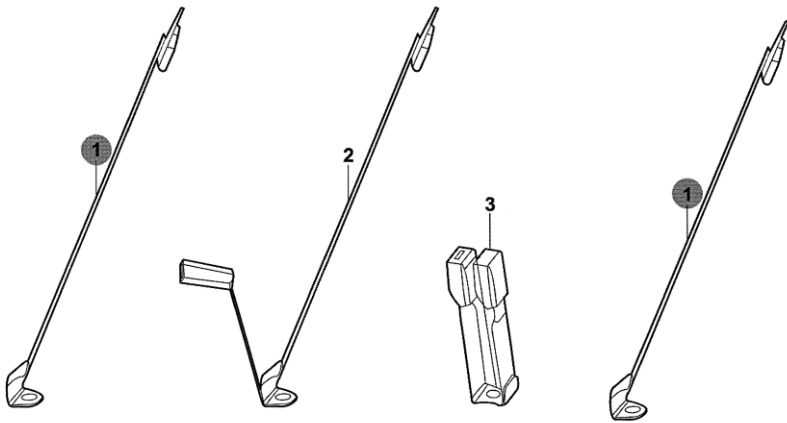

95104-20

95104-20 RR SEAT BELT(double cab)			
1	M201062-0500	TONGUE ASSY, 2ND SEAT	2
2	M201062-0700	TONGUE WITH BUCKLE, 2ND SEAT	1
3	M201062-0300	DOUBLE BUCKLE, 2ND SEAT	1

2013-11