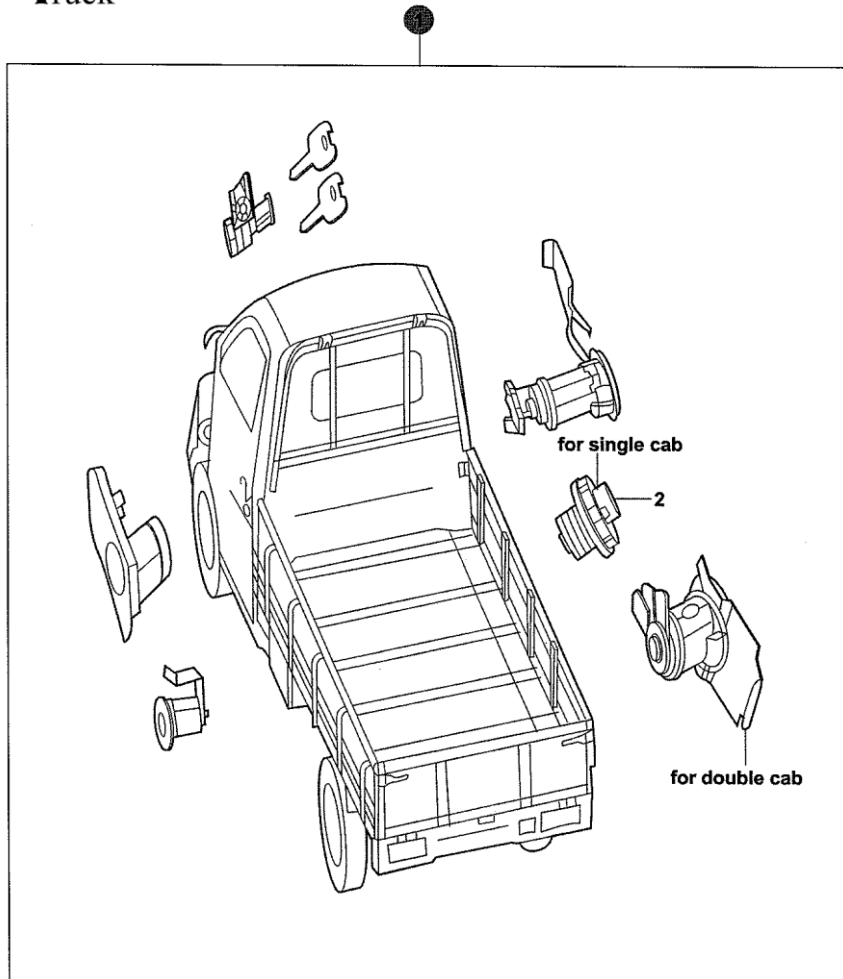

95108-20

95108-20 LOCK SET			
1	MS201092-0000	IGNITION SWITCH WITH LOCK CYLINDER	1
2	C201129-1000	CAP ASSY, FUEL FILLER	1

2013-05