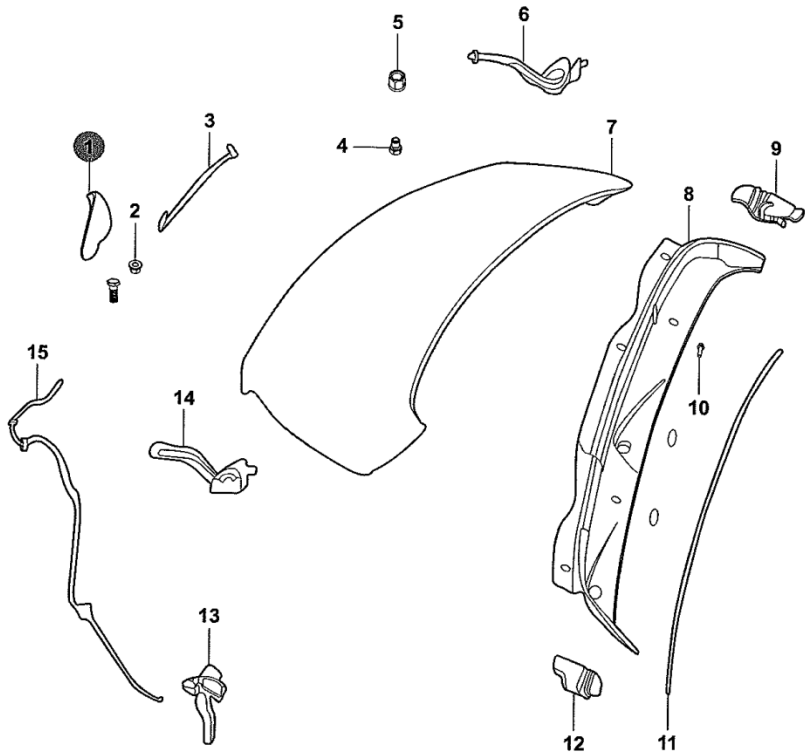

95110-10

95110-10 FR HOOD AND ACCESSORIES			
1	M201060-0700	LATCH ASSY, FR HOOD	1
2	Y065-060	CLIP, FR HOOD SUPPORT	1
3	M201060-0500	STAY, FR HOOD	1
4	Y065-070	SEAT, FR HOOD SUPPORT	1
5	Y065-090	SIDE CUSHION, FR HOOD	2
6	M201060-0200	HINGE, FR HOOD, RH	1
7	M201060-0100	PANEL ASSY, FR HOOD	1
8	M201060-1500	COWL GARNISH	1
9	M201060-1502	END COVER, COWL, RH	1
10	Y084-200	PLASTIC CLIP	4
11	M201060-1400	WEATHERSTRIP, FR HOOD	1
12	M201060-1501	END COVER, COWL, LH	1
13	M201060-1201	HANDLE, FR HOOD CABLE	1
14	M201060-1000	HINGE, FR HOOD, LH	1
15	M201060-1200	CABLE, FR HOOD	1