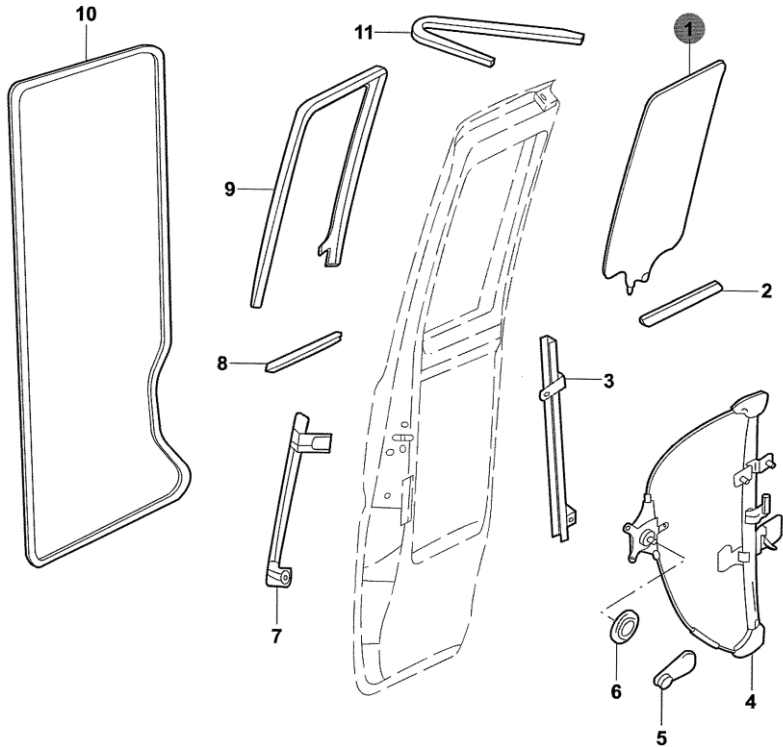

95101-20

| 95101-20 GLASS AND WEATHERSTRIP, RR DOOR(double cab) | | | |
|--|---------------|------------------------------------|---|
| 1 | MS201070-3100 | GLASS ASSY, RR DOOR, LH | 1 |
| 1 | MS201070-3200 | GLASS ASSY, RR DOOR, RH | 1 |
| 2 | MS201070-1000 | INNER WEATHERSTRIP, RR DOOR | 2 |
| 3 | 6204510-Y301 | FR RUN, RR DOOR, LH | 1 |
| 3 | 6204520-Y301 | FR RUN, RR DOOR, RH | 1 |
| 4 | MS201070-2700 | REGULATOR ASSY, RR DOOR WINDOW, LH | 1 |
| 4 | MS201070-2800 | REGULATOR ASSY, RR DOOR WINDOW, RH | 1 |
| 5 | M201057-1901 | HANDLE, FR WINDOW REGULATOR | 2 |
| 6 | M201057-2002 | HANDLE COVER, FR WINDOW REGULATOR | 2 |
| 7 | 6204540-Y301 | RR RUN, RR DOOR, LH | 1 |
| 7 | 6204530-Y301 | RR RUN, RR DOOR, RH | 1 |
| 8 | MS201070-3400 | OUTER WEATHERSTRIP, RR DOOR, LH | 1 |
| 8 | MS201070-3500 | OUTER WEATHERSTRIP, RR DOOR, RH | 1 |
| 9 | MS201070-3600 | RUN, RR DOOR GLASS, LH | 1 |
| 9 | MS201070-4400 | RUN, RR DOOR GLASS, RH | 1 |
| 10 | MS201070-4600 | WEATHERSTRIP, RR DOOR | 2 |
| 11 | MS201070-4500 | WEATHERSTRIP, RR DOOR, LH | 1 |
| 11 | MS201070-3900 | WEATHERSTRIP, RR DOOR, RH | 1 |