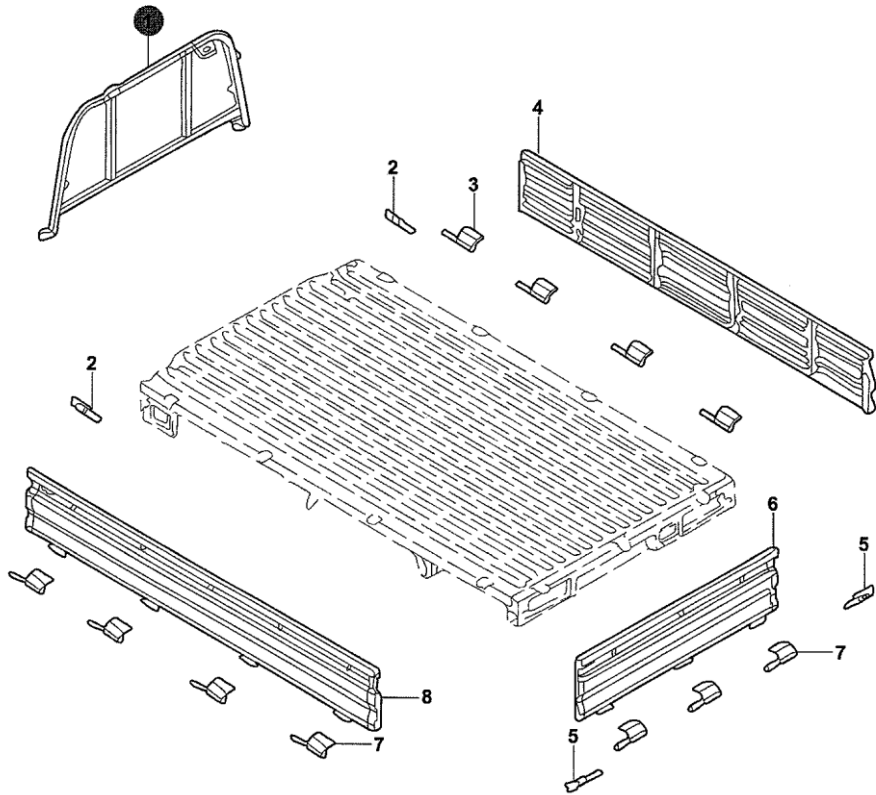

95203-10

95203-10 DECK				
1	MD201068-0001	FENDER ASSY, CANGO BODY	1	
2	MD201068-0004	FIX STAY, SIDE PANEL	2	
3	MD201065-0014	UPPER HINGE, DECK, RH	4	
4	MS201068-0800	SIDE GATE, DECK, RH	1	for 2.0M deck
5	MD201068-0012	FIX STAY, RR GATE	2	
6	MD201068-0013	RR GATE, DECK, RH	1	
7	MD201065-0004	LOWER HINGE, DECK, RH	7	
8	MS201068-0300	SIDE GATE, DECK, LH	1	for 2.0M deck
9	MD201068-0301	BUFFER, DECK RR GATE	2	
10	MD201068-0300	BUFFER, DECK SIDE GATE	6	