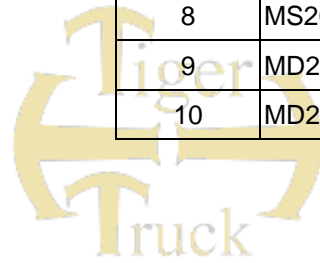

95203-10

95203-10 DECK				
1	MD201068-0001	FENDER ASSY, CANGO BODY	1	
2	MD201068-0004	FIX STAY, SIDE PANEL	2	
3	MD201065-0014	UPPER HINGE, DECK, RH	4	
4	MS201068-0800	SIDE GATE, DECK, RH	1	for 2.0M deck
5	MD201068-0012	FIX STAY, RR GATE	2	
6	MD201068-0013	RR GATE, DECK, RH	1	
7	MD201065-0004	LOWER HINGE, DECK, RH	7	
8	MS201068-0300	SIDE GATE, DECK, LH	1	for 2.0M deck
9	MD201068-0301	BUFFER, DECK RR GATE	2	
10	MD201068-0300	BUFFER, DECK SIDE GATE	6	